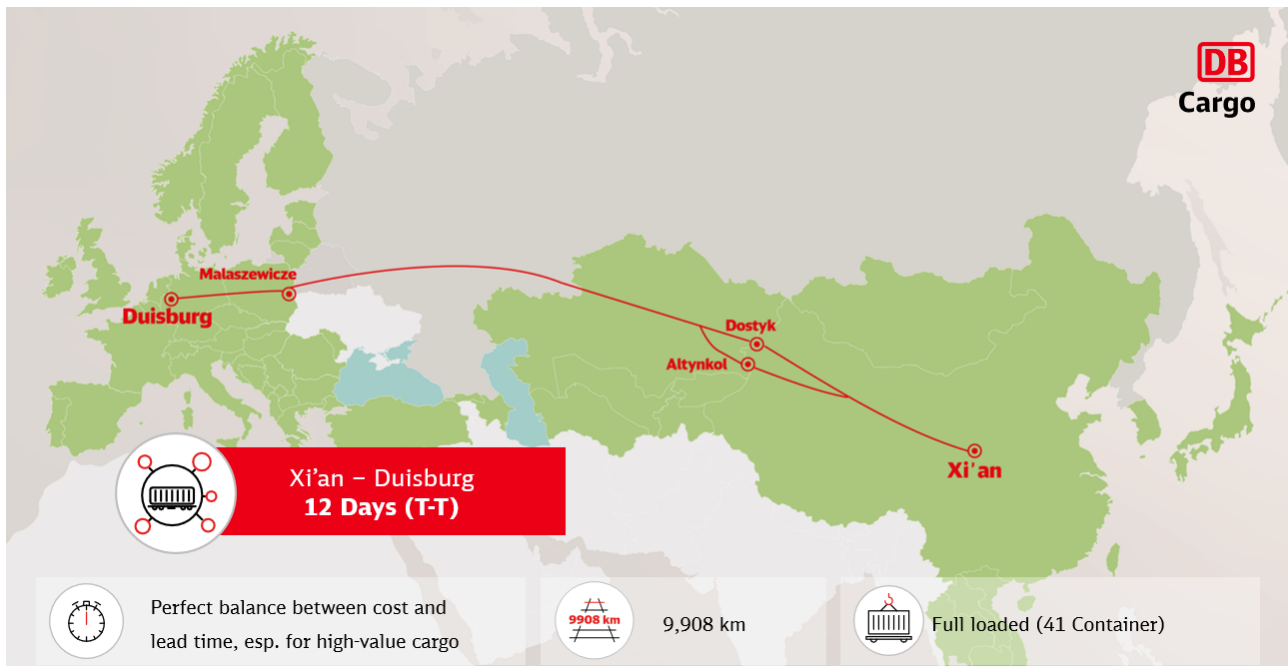

Cargo

Your time efficient transport solution

DB Cargo Eurasia

Full Time Schedule Train

Especially when it comes to high value cargo, the balance between costs and lead time can be a crucial factor. We offer you a high speed transport solution between Europe and China, delivering your cargo in less than 12 days*. Running the route between Xi'an and Duisburg, via the traditional border Altynkol / Dostyk and Brest / Malaszewicze, our Full Time Schedule Trains tackle 9,908 km fully loaded in 12 days.

Interested to discover competitive and fast transport options?
Your contact partner will be happy to advise you.

* Average duration of transport with DBCE Full Time Schedule Train

Join WeChat of DB Cargo Transasia