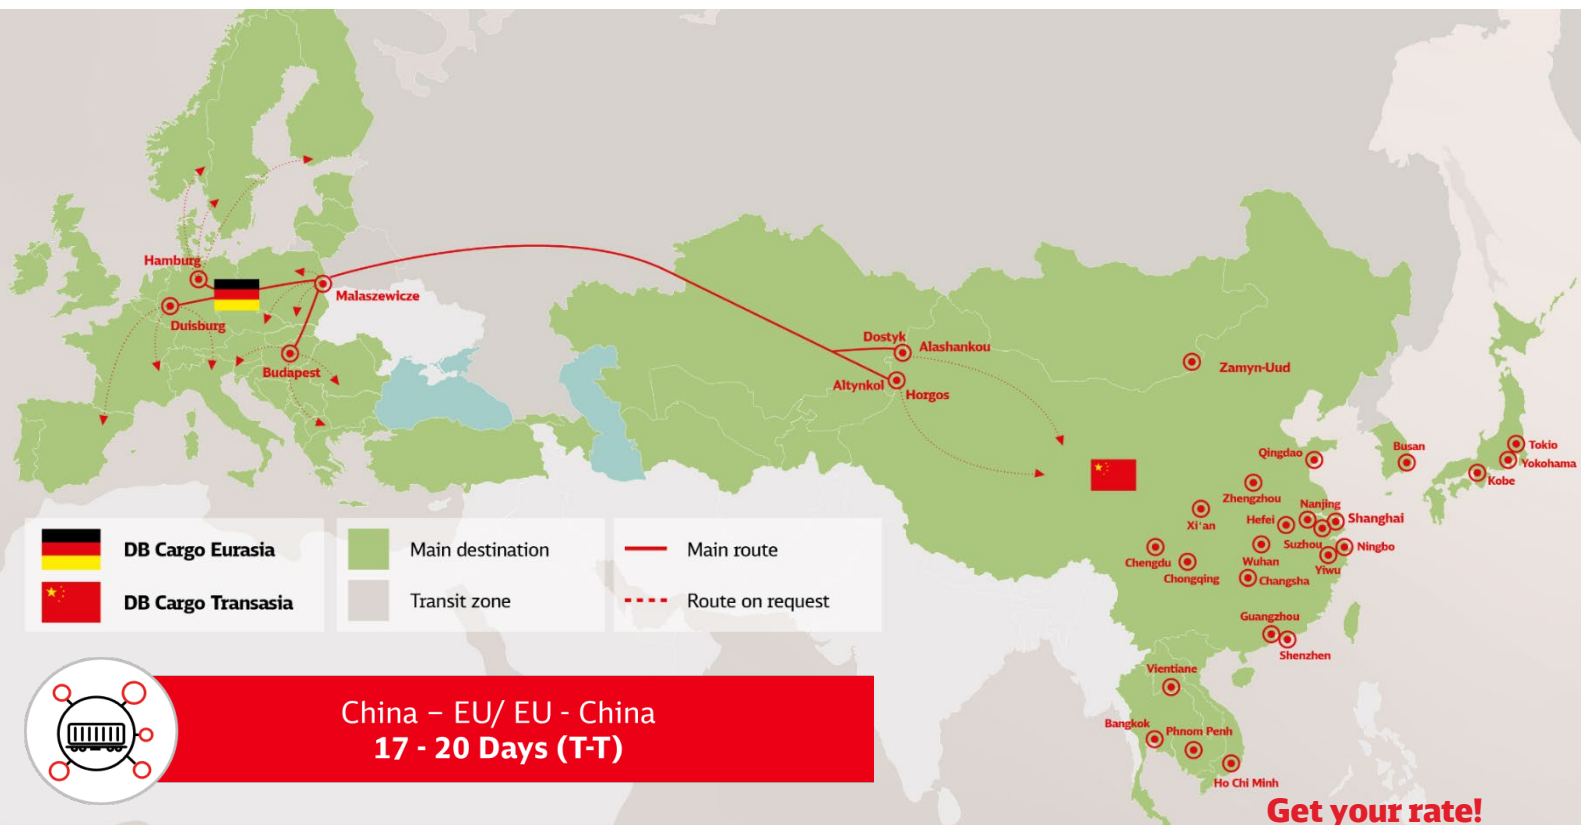

Cargo

**Your
climate friendly
transport solution**

DB Cargo Eurasia

Your reliable partner on the Eurasian corridor.

DB Cargo Eurasia provides rail freight services on the Eurasian corridor since 2008. We connect China and CIS countries to the largest rail network in Europe in over 18 countries. With a strong team, we offer customized block train and single container transports including door-door solutions.

Interested to discover competitive and climate-friendly transport options?
Your contact partner will be happy to advise you.

**China – EU/ EU - China
17 - 20 Days (T-T)**

Get your rate!

Your contact partner in Berlin office: