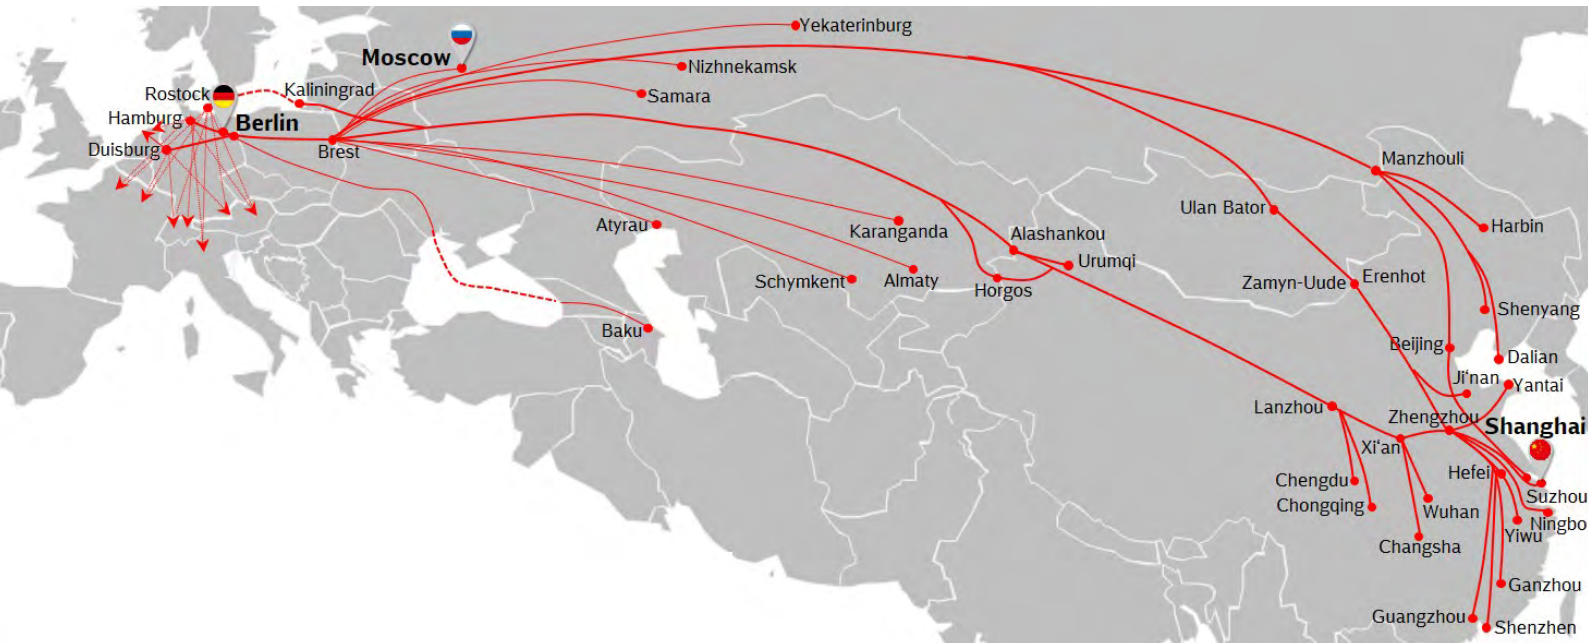

# Rail cargo between China and Europe with DB Cargo Eurasia

DB Cargo Eurasia. Your Partner on the Eurasian corridor.

- Permanent **direct communication with the Chinese logistics platforms**
- **Tailor-made solutions** (pre-/on-carriage, container stuffing, reefer container transports and more)
- **Equipment** in most European and Chinese cities available on request.
- Our service offer includes: **terminal-terminal-, door- door** and **door-terminal delivery**
- **Single Container and Block Train**

## Our network – main routes

Your contact partner: Sales DB Cargo Eurasia, Dmitrij Hasenkampf, Phone: +49 (0) 30 29754884, DB.CE.pmg.asia@deutschebahn.com

[dbcargo.com/eurasia](http://dbcargo.com/eurasia)